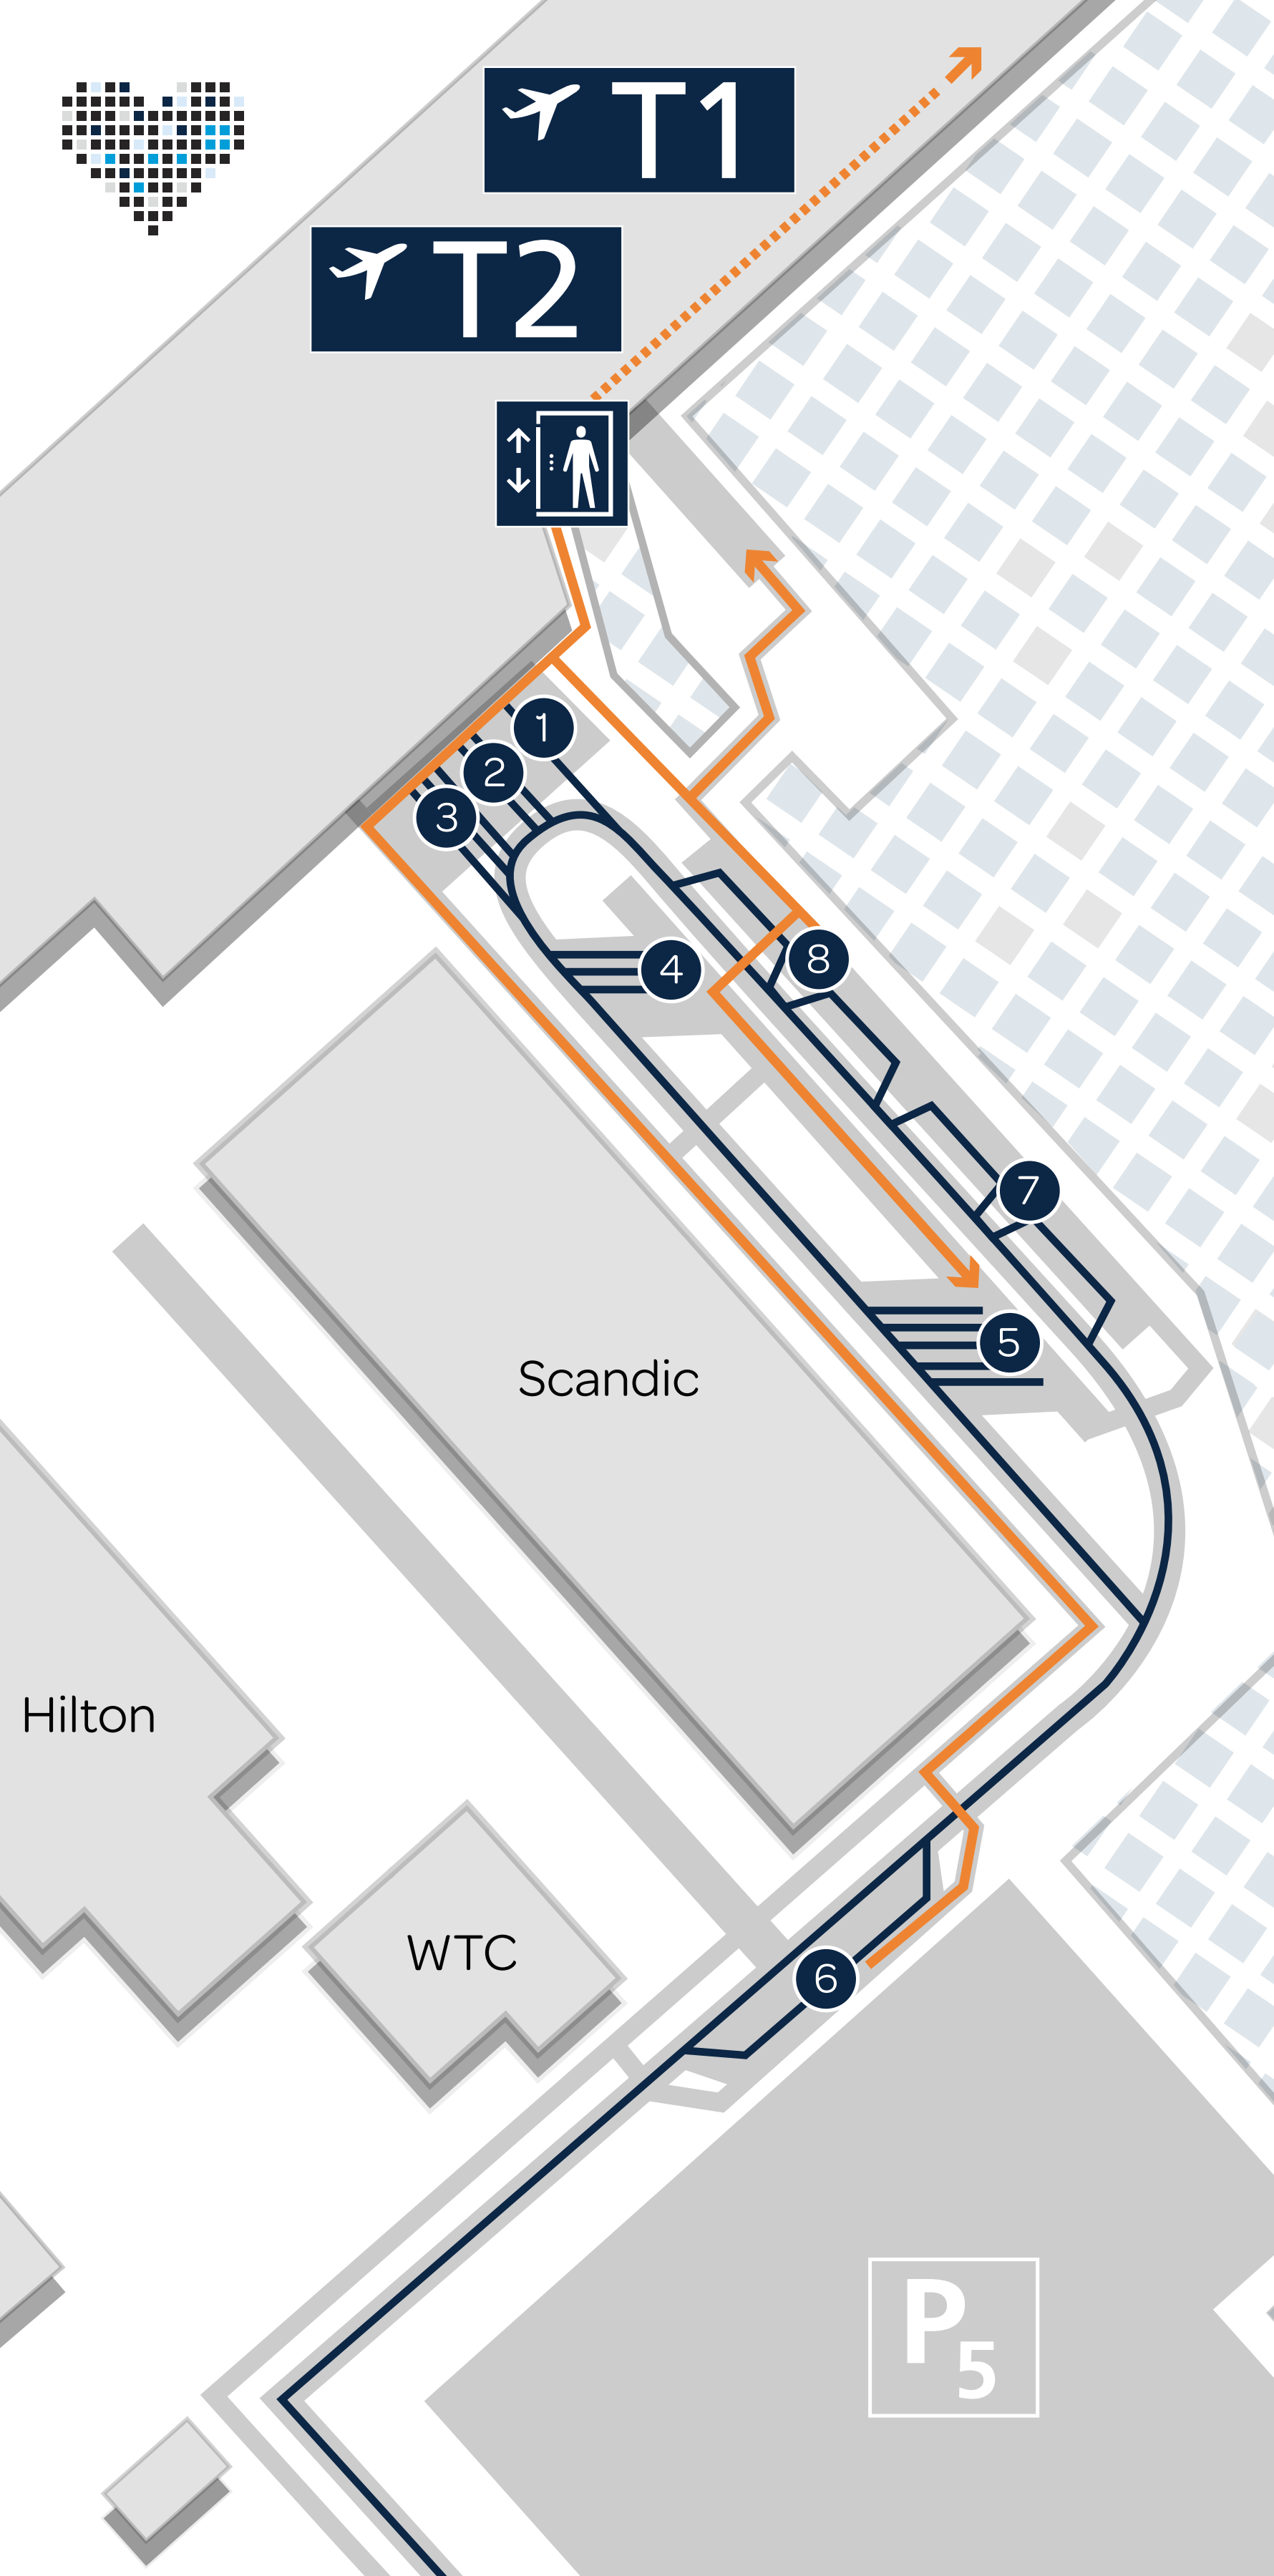

T1

T2

Bus platforms, from June 3 Bussilaiturit 3.6. alk.

- 1 Finnair City Bus, platform / laiturit 51
 - 2 Local traffic (HSL), platforms 52 & 53
Paikallisliikenne (HSL), laiturit 52 & 53
 - 3 Long-distance buses, platforms 54-56
Pikavuorot, laiturit 54-56
 - 4 Charter buses, platform 71
Tilausajot, laiturit 71
 - 5 Charter buses, platform 72
Tilausajot, laiturit 72
 - 6 Shuttle buses, platform 57
Yhteysbussit, laiturit 57
 - 7 Drop-off platforms 63-64
Jättölaiturit 63-64
 - 8 Drop-off platforms 61-62
Jättölaiturit 61-62
- Driving route to the platforms
Ajoreitti laitureille
- Walking route
Kävelyreitti